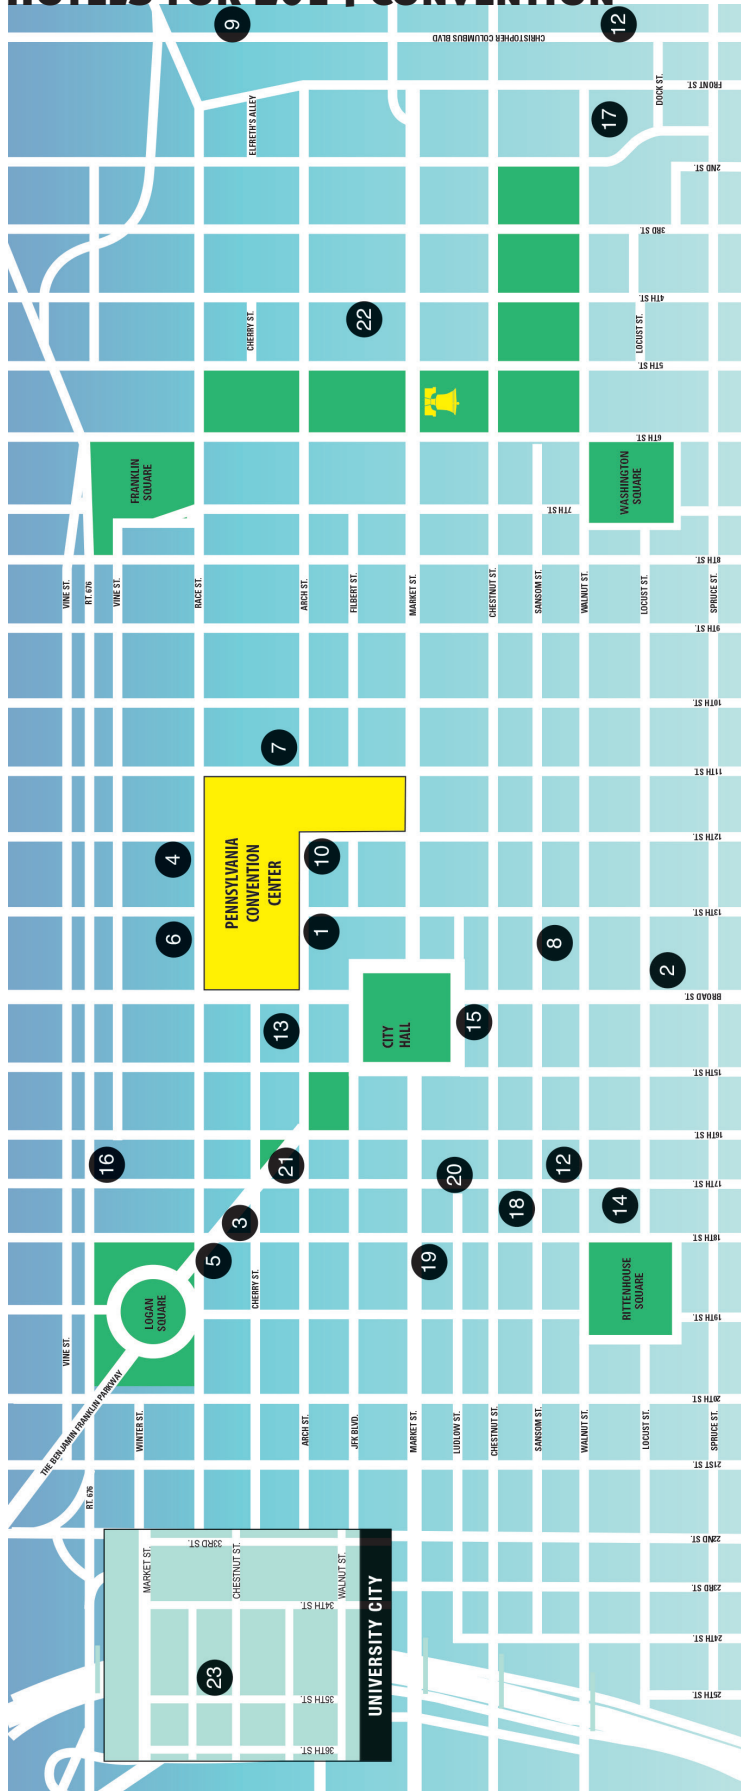

HOTELS FOR 2014 CONVENTION

The NALC has made special arrangements with 23 hotels to accommodate letter carrier delegates attending the 2014 convention in Philadelphia, July 21-25. All NALC-block hotels are within one mile of the convention center; room rates are shown below. The room rates have been set so branches can begin budgeting for the convention. **Please do not contact the hotels.** All room reservations will be made through the NALC's official housing company.

DOWNTOWN

1. Courtyard by Marriott Philadelphia Downtown - Across Street
  $189 single/double | $209 triple | $229 quad
2. Doubletree by Hilton Hotel Philadelphia Center City - 6 blocks
  $185 single/double | $205 triple | $225 quad
3. Embassy Suites Philadelphia Center City - 4 blocks
  $185 single/double | $204 triple | $224 quad
4. Four Points by Sheraton Philadelphia Center City - Across Street
  $155 single/double | $165 triple | $175 quad
5. Four Seasons Hotel Philadelphia - 9 blocks
  $199 single/double | $224 triple | $249 quad
6. *6. Hampton Inn Philadelphia Center City-Convention Center - Across Street
   $154 single/double | $164 triple | $174 quad
7. *7. Hilton Garden Inn Philadelphia Center City - Across Street
   $199 single/double | $219 triple | N/A quad
8. *8. Holiday Inn Express Midtown - 10 blocks
   $169 single/double | $179 triple | $189 quad
9. *9. Holiday Inn Philadelphia - Penns Landing - 4 blocks
   $159 single/double | $169 triple | $179 quad
10. Home2 Suites by Hilton Philadelphia -Across Street
  $185 single/double | $195 triple | $205 quad
11. *11. Hyatt Regency Philadelphia at Penn's Landing - 13 blocks
    $189 single/double | $214 triple | $239 quad
12. *12. The Latham Hotel - 5 blocks
    $149 single/double | $159 triple | $169 quad
13. Le Meridien Philadelphia - 1 block
  $209 single/double | $229 triple | $249 quad
14. *14. Radisson Blu-Warwick Hotel Philadelphia - 7 blocks
    $189 single | $209 double | $232 triple | $252 quad
15. Ritz-Carlon Philadelphia - 5 blocks
  $219 single/double | $254 triple | N/A quad
16. *16. **Sheraton Philadelphia Downtown (Headquarters)** - 4 blocks
    $189 single/double | $209 triple | $219 quad
17. Sheraton Philadelphia Society Hill - 11 blocks
  $169 single/double | $189 triple | $209 quad
18. Sofitel Philadelphia - 7 blocks
  $199 single/double | $214 triple | $224 quad
19. *19. Sonesta Hotel Philadelphia - 7 blocks
    $175 single/double | $185 triple | $195 quad
20. Westin Philadelphia - 5 blocks
  $199 single/double | $219 triple | $239 quad
21. *21. Windsor Suites - 4 blocks
    $199 single/double | $209 triple | $209 quad
22. Wyndham Philadelphia Historic District - 7 blocks
  $177 single | $187 double | $200 triple/quad

UNIVERSITY CITY

1. *23. Sheraton Philadelphia University City Hotel (union) - 1 mile
   $179 single/double | $179 triple/quad

*Indicates union hotels
7% sales tax & 8.5% occupancy tax per day (subject to change)